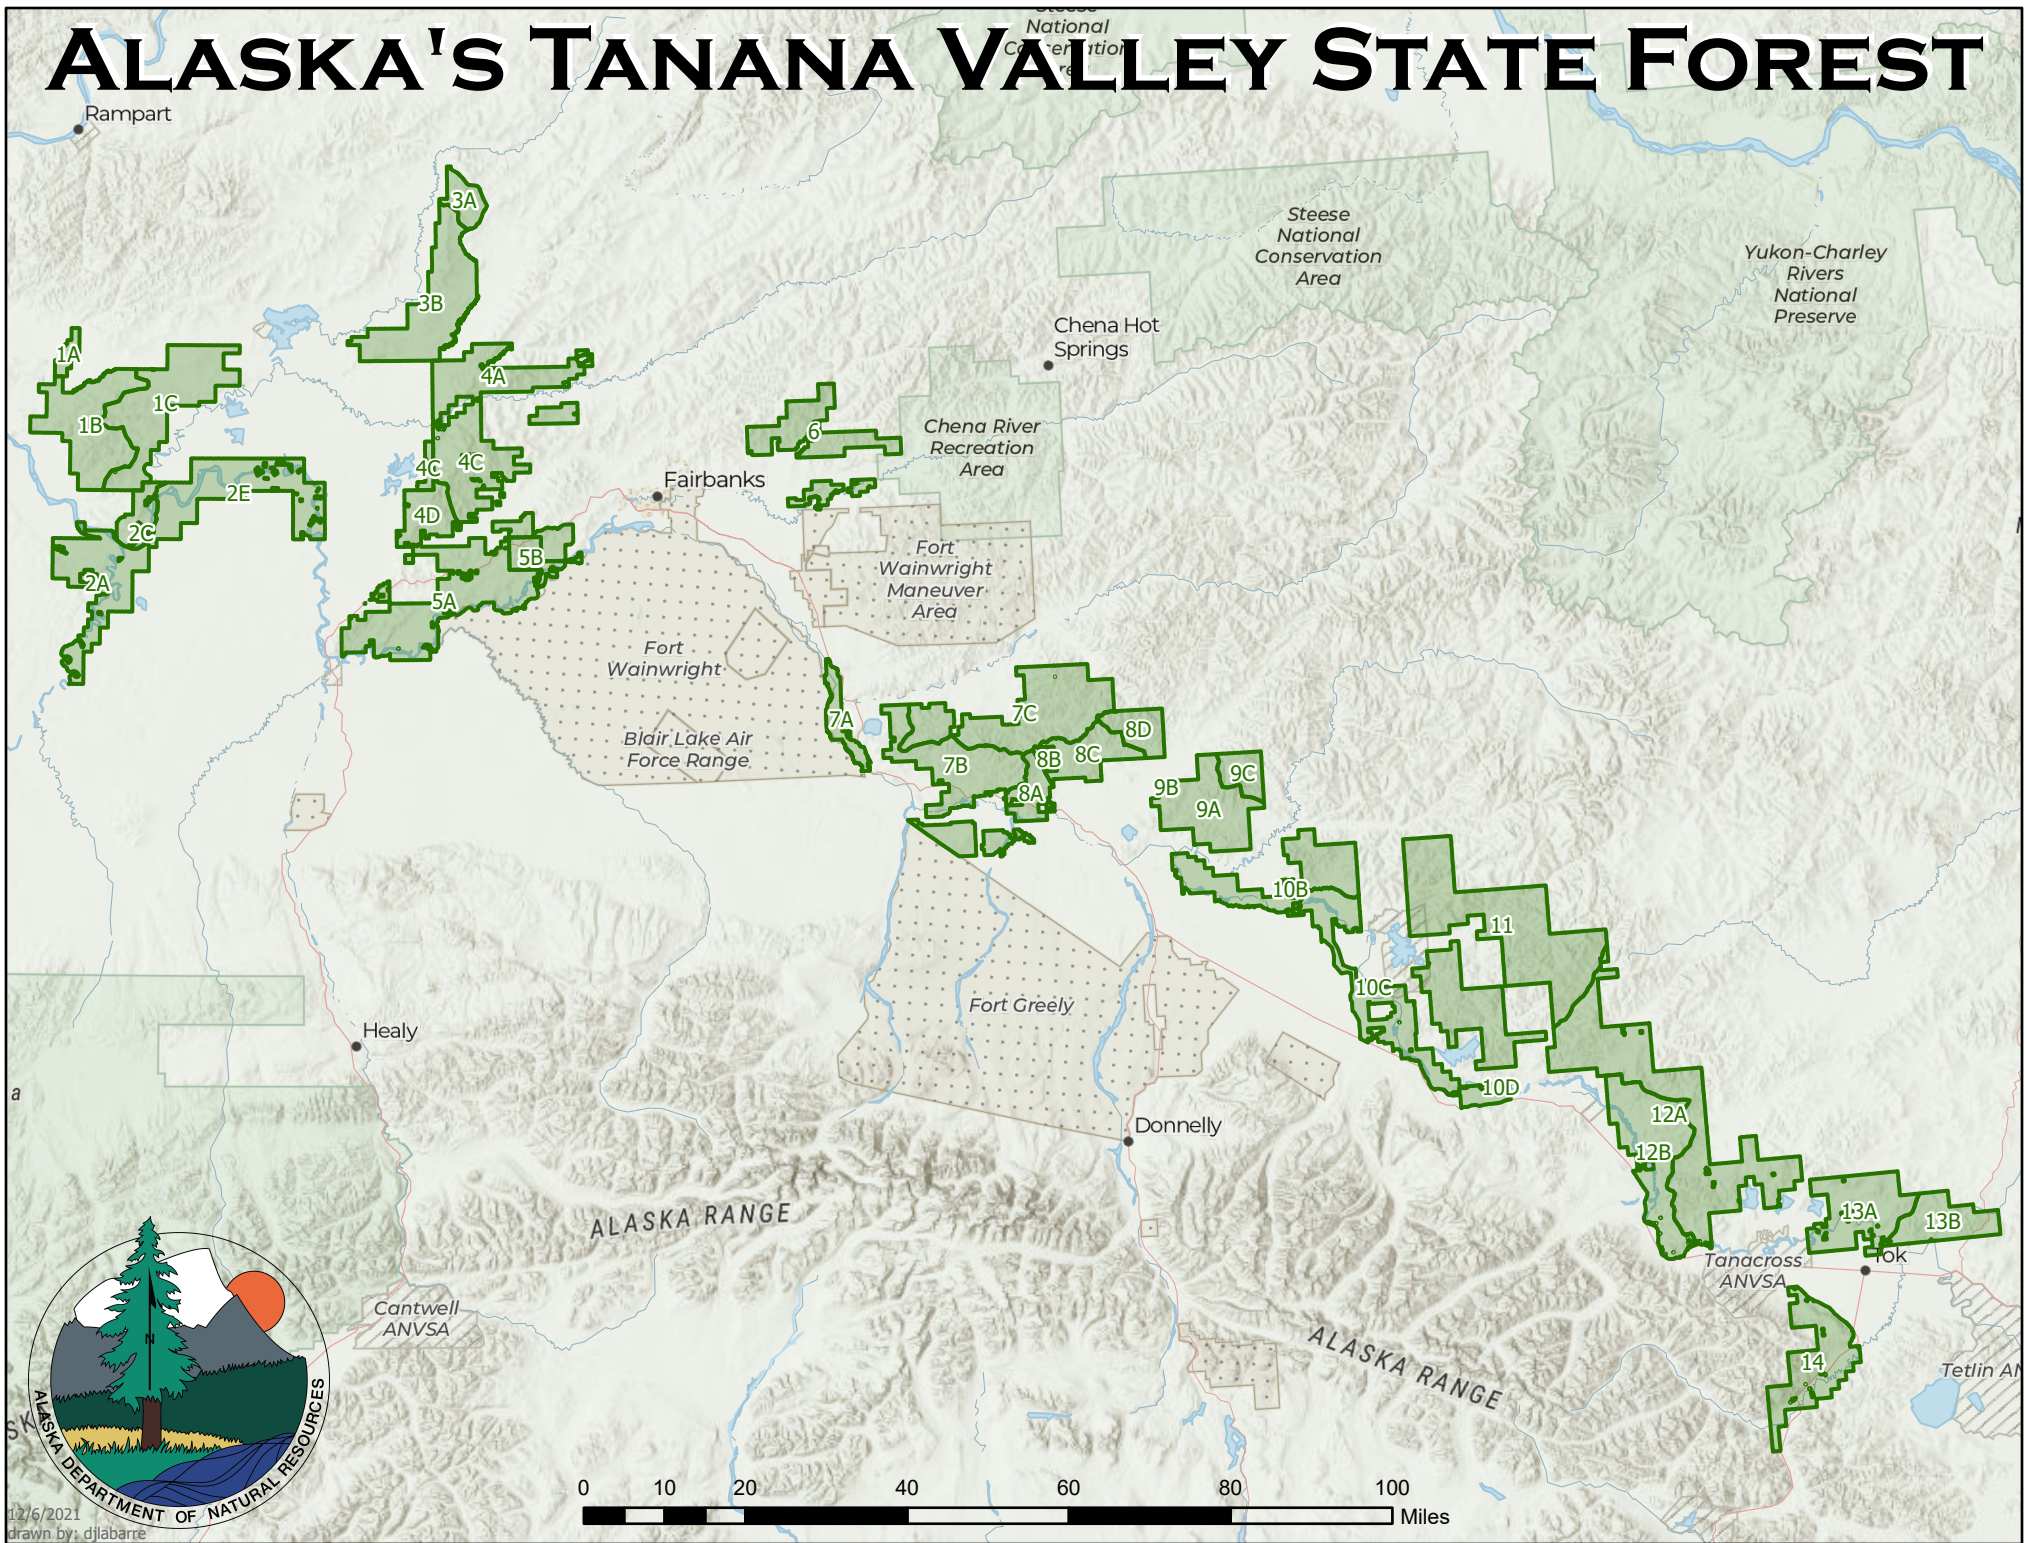

ALASKA'S TANANA VALLEY STATE FOREST

12/6/2021
drawn by: djabarre