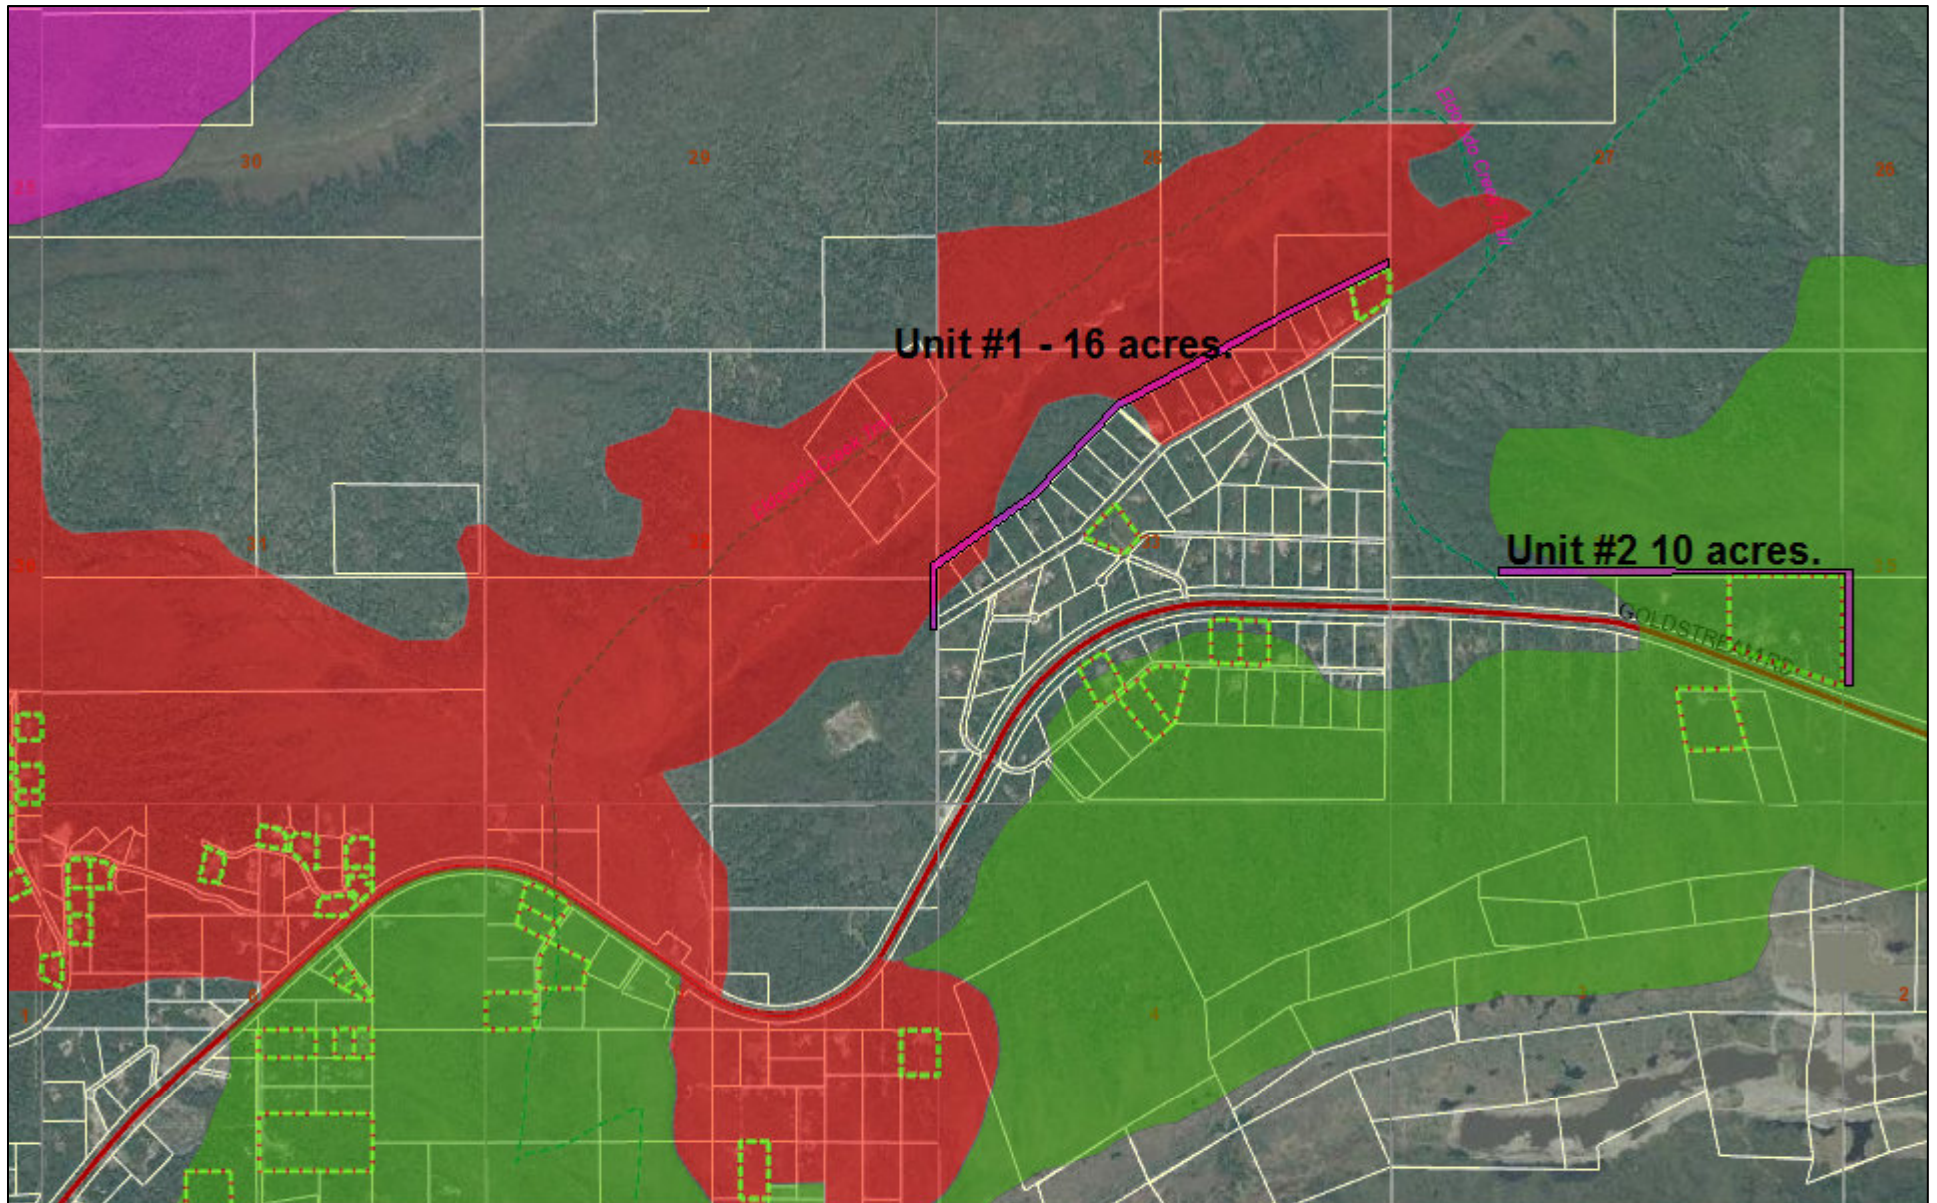

Goldstream AK Shaded Fuel Break

December 6, 2013

- | | | | | | |
|---|--------------------------|---|----------|---|------------------|
|  | FAF Firewise Assessments |  | High |  | RS2477 |
|  | Extreme |  | Sections |  | NorthstarParcels |
|  | Very High |  | Arterial | | |

TBD.
 AK Div. of Forestry GIS