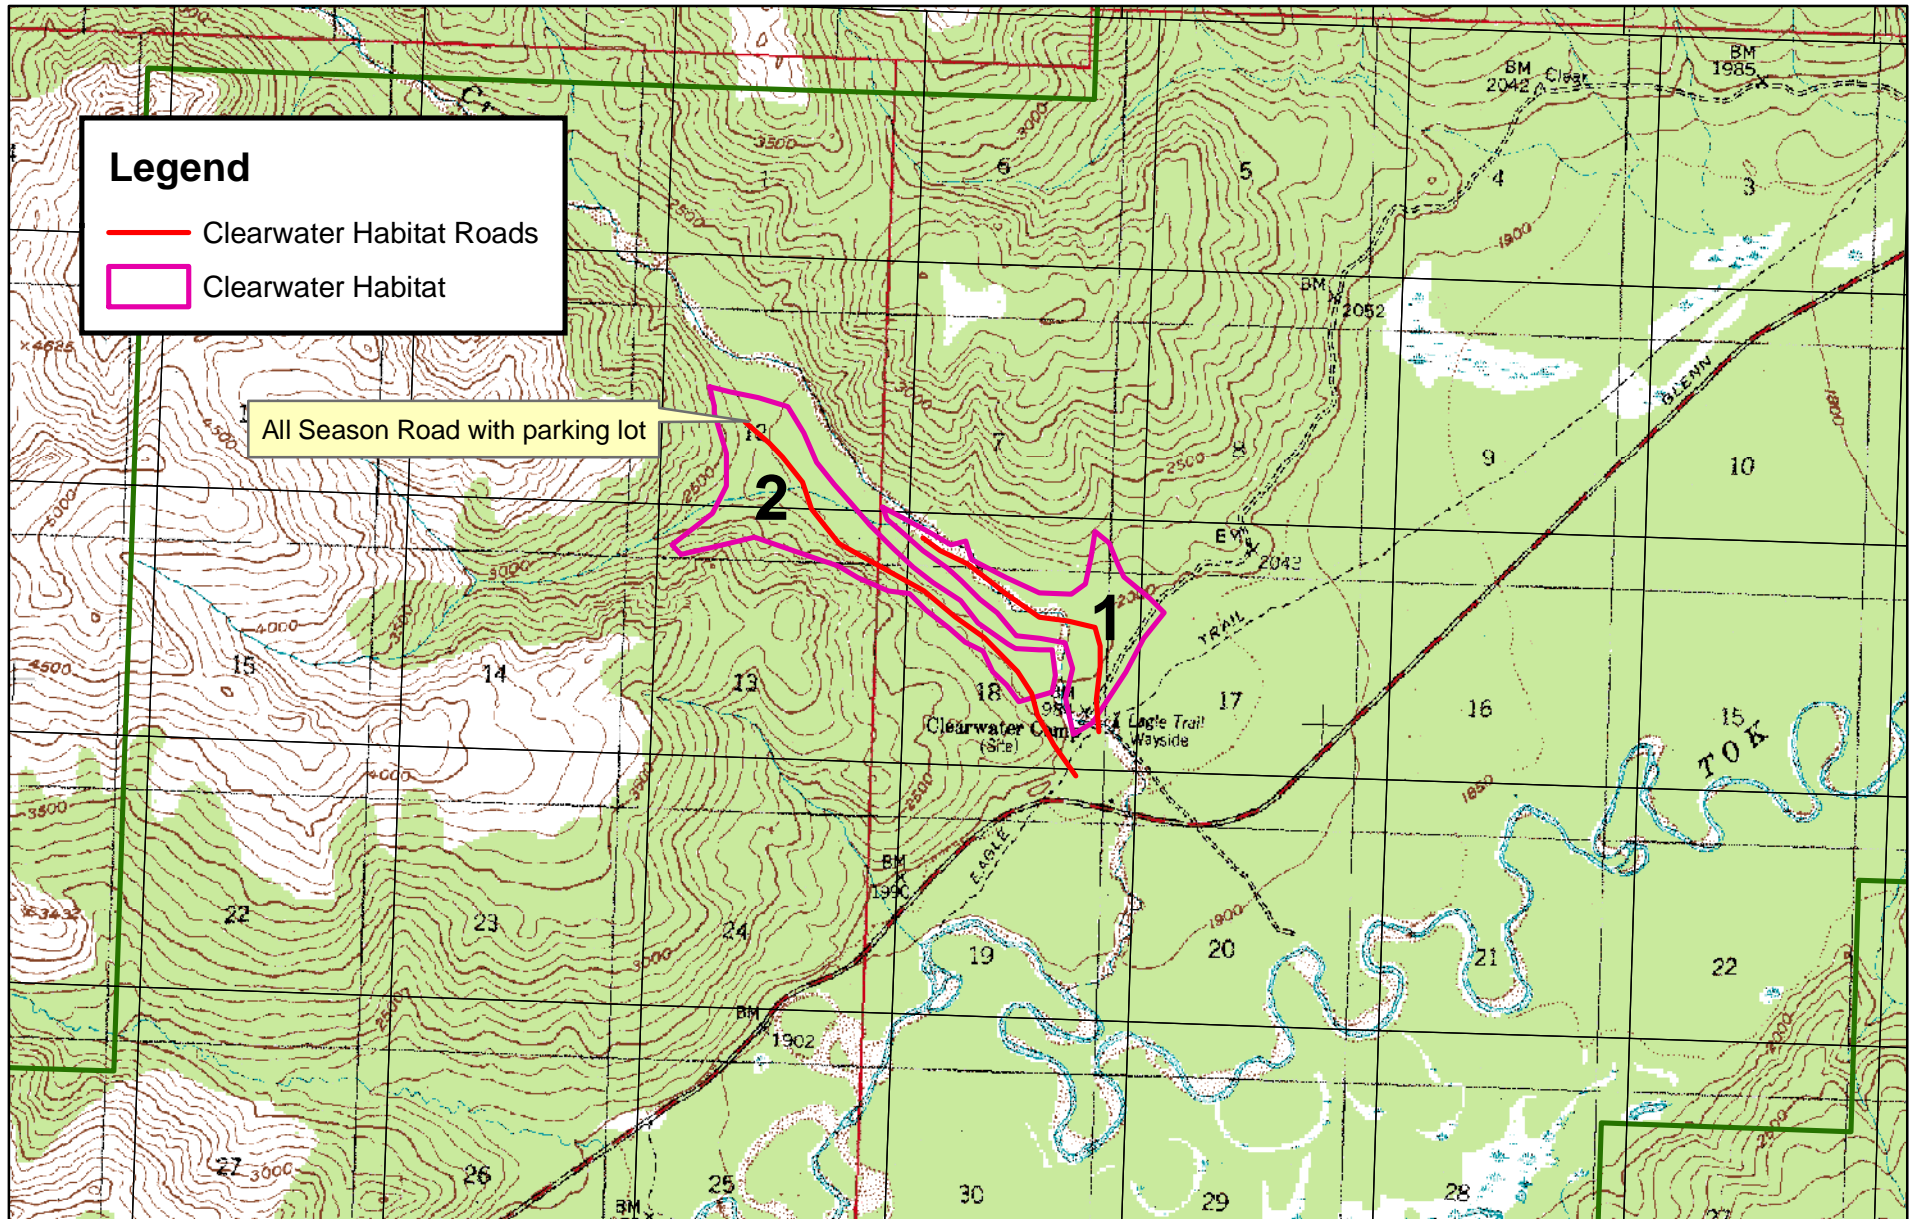

2009-2013 Tok Area Five year Schedule of Timber Sales

Unit 1 - 167 Acres
Unit 2 - 261 Acres
3.2 Miles All Season Road
.5 Miles Road Reconstruction

Clearwater Timber Sale & Moose Habitat Project