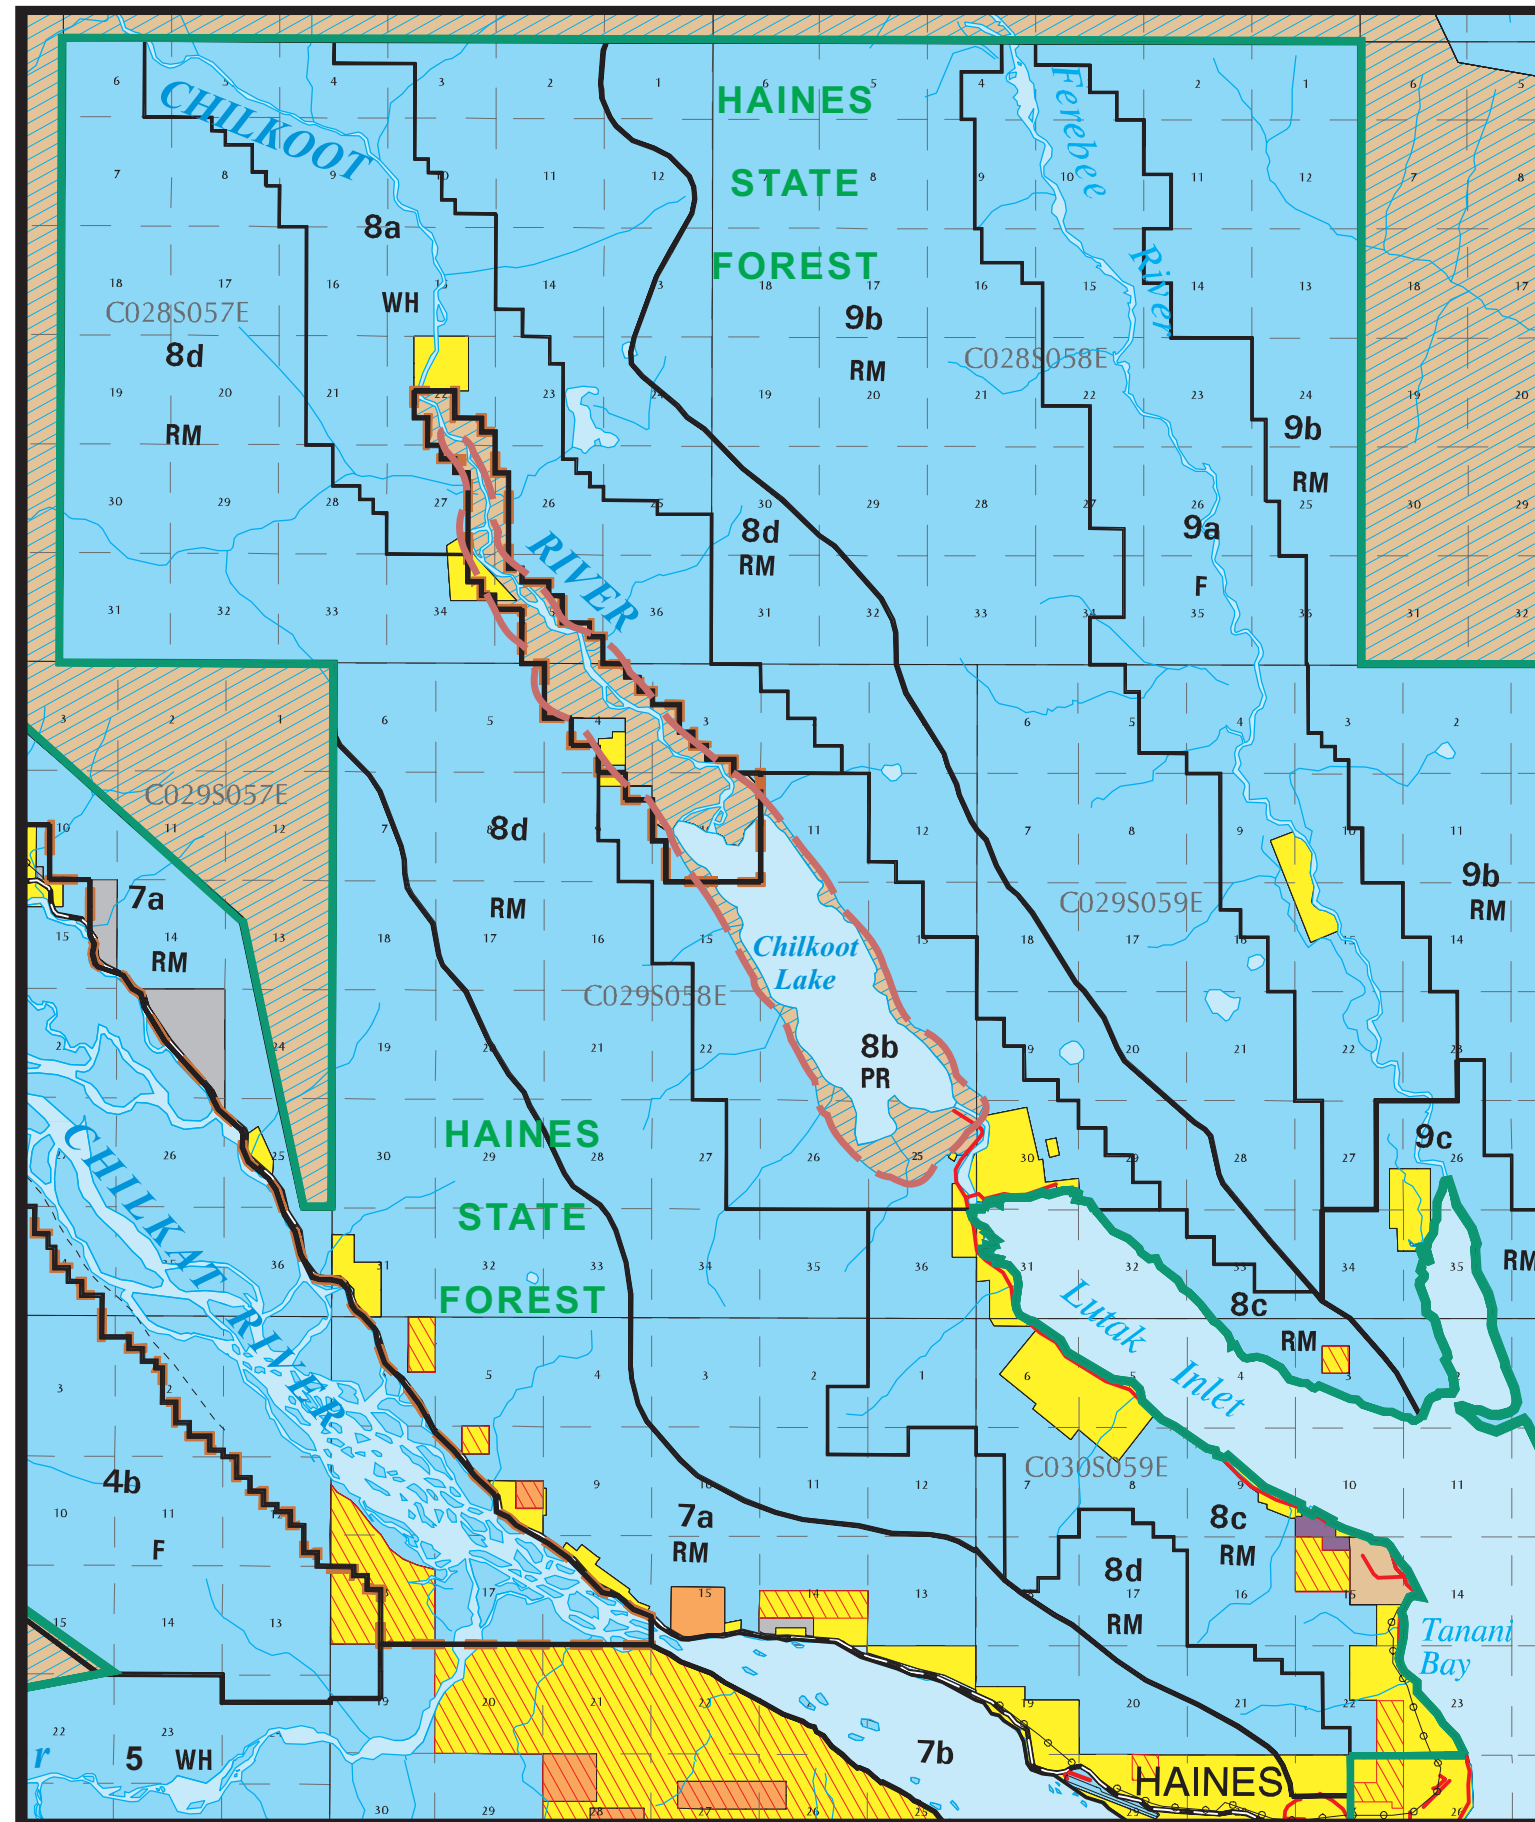

Map 3-9 Management Unit 8 CHILKOOT LAKE

Land Status

- State owned
- Native owned
- BLM or other government
- Private
- University
- Mental Health
- Municipal or Borough
- Pending Native Allotment
- State selected
- Federal mining claims
- Federal power withdrawal

Boundaries

- Legislatively Designated Area boundary
- NSE Area Plan boundary
- Haines State Forest
- Chilkat Bald Eagle Preserve
- Subunit boundary

Management Subunits

- 8a** Management subunit
- RM** Plan classification
 - F** - Forest Land
 - PR** - Public Recreation Land
 - RM** - Resource Management Land
 - WH** - Wildlife Habitat Land
- Highway
- Main secondary road
- Pipeline

12/9/02